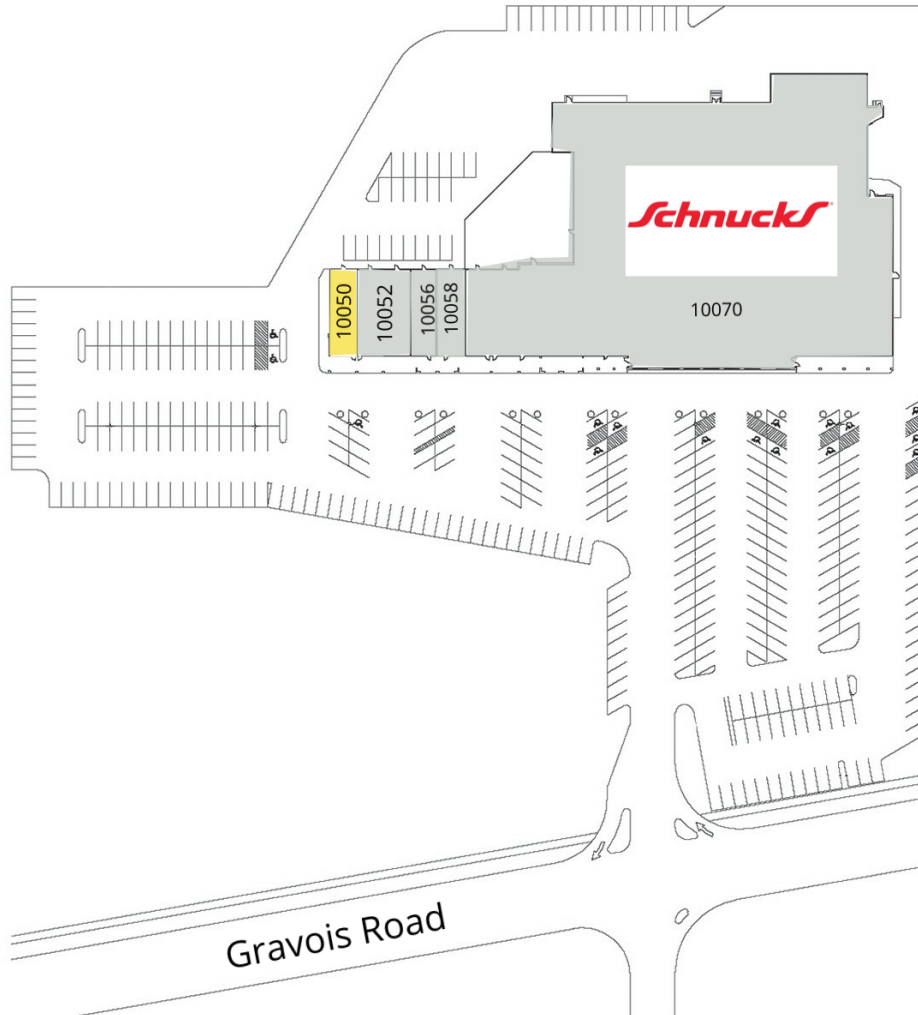

Affton Plaza

10070 GRAVOIS ROAD | AFFTON, MO 63123

Suite	Tenant	Size
10050	Available	1,300 SF
10052	Subway	2,600 SF
10056	Great Clips	1,240 SF
10058	Summer Nails	1,402 SF
10070	Schnucks	61,218 SF

Maddison Gobble